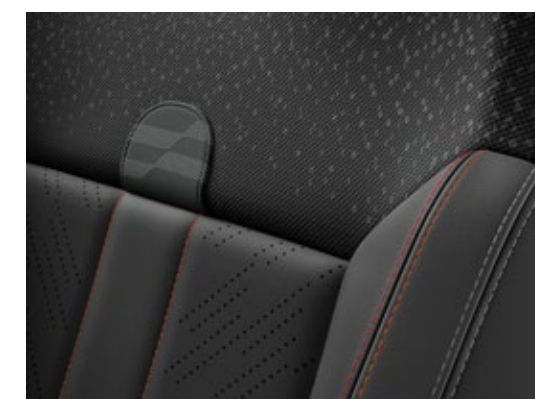

JCW

Vescin/cord combination |
JCW Black.